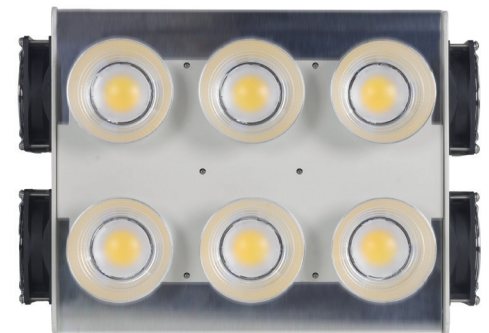

The ARC 600 is designed to replace high intensity discharge (HID) fixtures commonly used in greenhouse applications. Utilizing high efficiency broad spectrum LEDs, the ARC 600's light is ideal for sole source and supplemental growing. The simple and efficient design significantly reduces manufacturing expenses allowing Drive Lighting to produce a high performance and cost effective HID replacement luminaire.

Product Dimensions:

Product Specifications:

Dimensions: 14.5(L) x 10(W) x 9(H)

Weight: 24lbs

LEDs: Bridgelux COB Vero 29 G7

LED Spectrum: 4000K - 80CRI , 3500K - 93+CRI

Lensing: Custom / swappable

IP Rating: Suitable for greenhouse applications

Cooling: active AC fans - IP 65 sealed

Driver: Mean Well HLG-600H-42A

Dimming: No

Power Draw: 550 Watts (at wall)

Power Factor: > 0.95

AC Input: 90-305 VAC - DC Output: 38 VDC