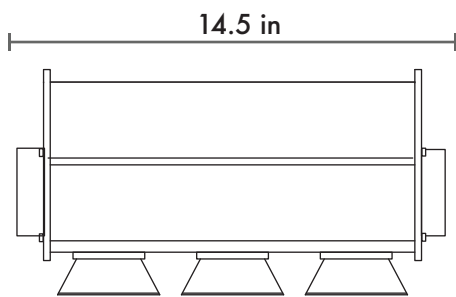

Product Dimensions:

Product Specifications:

Dimensions: 14.5(L) x 10(W) x 9(H)

Weight: 24lbs

LEDs: Bridgelux COB Vero 29 G7

LED Spectrum: 4000K - 80CRI , 3500K - 93+CRI

Lensing: Custom / swappable

IP Rating: Suitable for greenhouse applications

Cooling: active AC fans - IP 65 sealed

Driver: Mean Well HLG-600H-42A

Dimming: No

Power Draw: 550 Watts (at wall)

Power Factor: > 0.95

AC Input: 90-305 VAC - DC Output: 38 VDC