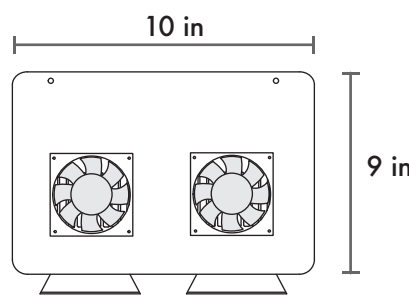

Product Dimensions:

Product Specifications:

Dimensions: 14.5(L) x 10(W) x 9(H)

Weight: 24lbs

LEDs: Bridgelux COB Vero 29 G7

LED Spectrum: 4000K - 80CRI , 3500K - 93+CRI

Lensing: Custom / swappable

IP Rating: Suitable for greenhouse applications

Cooling: active AC fans - IP 65 sealed

Driver: Mean Well HLG-600H-42A

Dimming: No

Power Draw: 550 Watts (at wall)

Power Factor: > 0.95

AC Input: 90-305 VAC - DC Output: 38 VDC